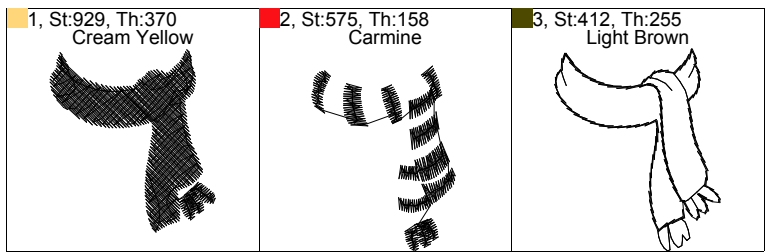

Sew Order

This documentation was created with Embird 2004 software registered to Shane Reynolds.