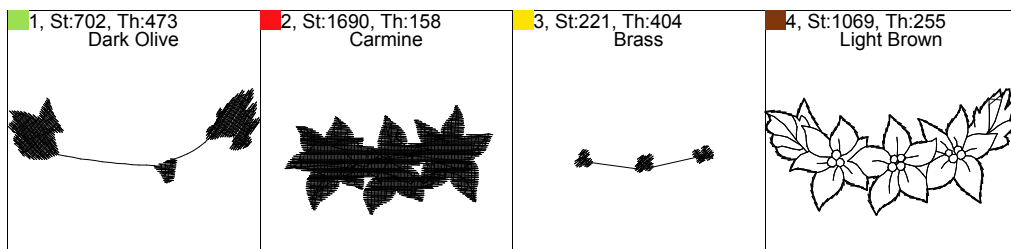

Sew Order

This documentation was created with Embird 2004 software registered to Shane Reynolds.