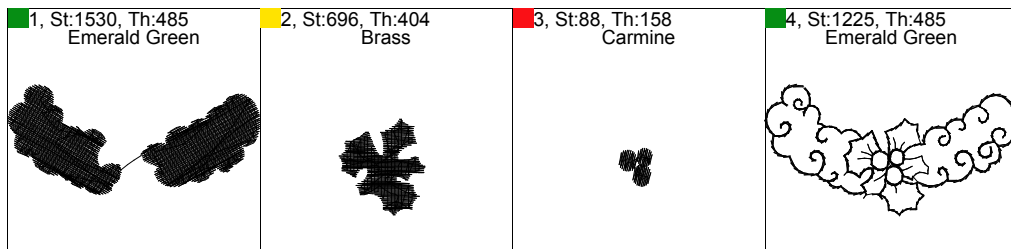

Sew Order

This documentation was created with Embird 2004 software registered to Shane Reynolds.