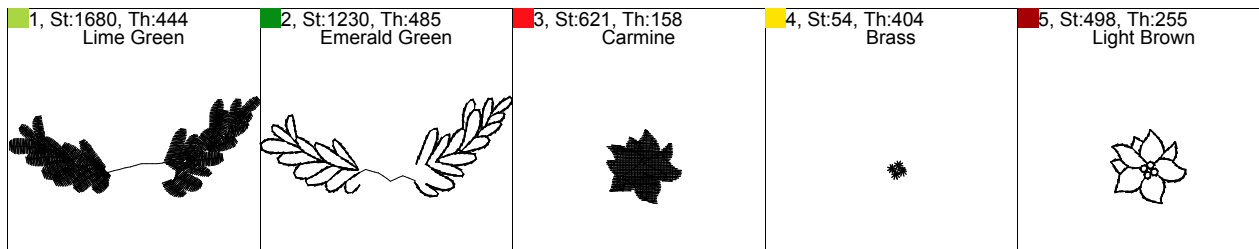

Sew Order

This documentation was created with Embird 2004 software registered to Shane Reynolds.