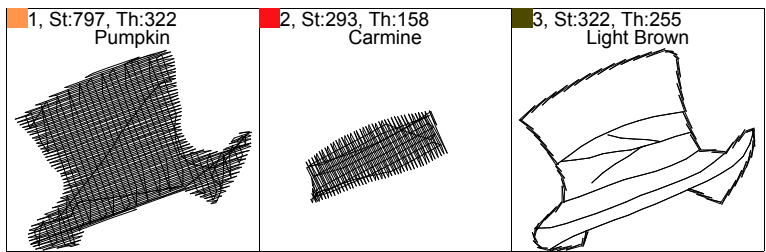

Sew Order

This documentation was created with Embird 2004 software registered to Shane Reynolds.

Sew Order

<p>1, St:131, Th:000 White</p> 	<p>2, St:129, Th:122 Salmon Pink</p> 	<p>3, St:2698, Th:150 Light Blue</p> 	<p>4, St:1919, Th:000 White</p> 	<p>5, St:1062, Th:575 Ultramarine</p> 	<p>6, St:1058, Th:122 Salmon Pink</p> 
<p>7, St:511, Th:158 Carmine</p> 	<p>8, St:332, Th:404 Brass</p> 	<p>9, St:109, Th:322 Pumpkin</p> 	<p>10, St:1165, Th:000 White</p> 	<p>11, St:336, Th:444 Lime Green</p> 	<p>12, St:1707, Th:255 Light Brown</p> 
<p>13, St:63, Th:122 Salmon Pink</p> 					