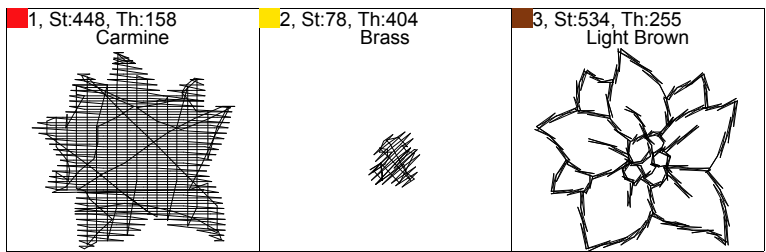

Sew Order

This documentation was created with Embird 2004 software registered to Shane Reynolds.