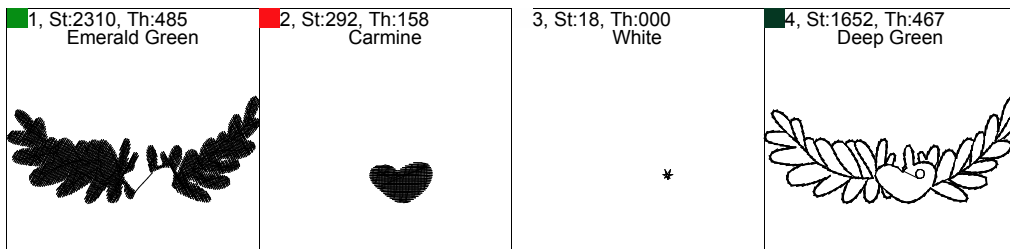

Sew Order

This documentation was created with Embird 2004 software registered to Shane Reynolds.