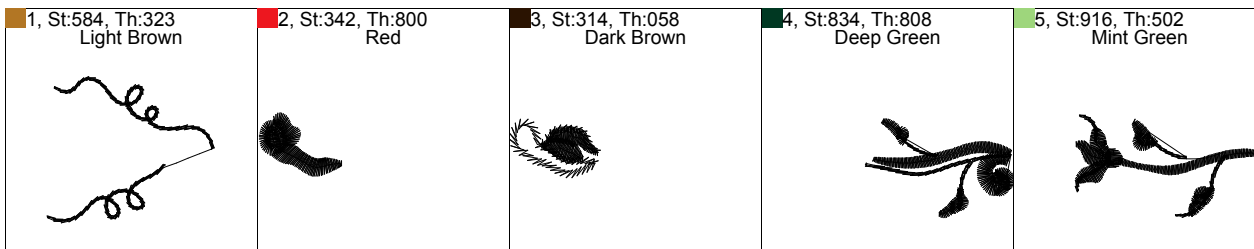

Sew Order

This documentation was created with Embird 2004 software registered to Shane Reynolds.