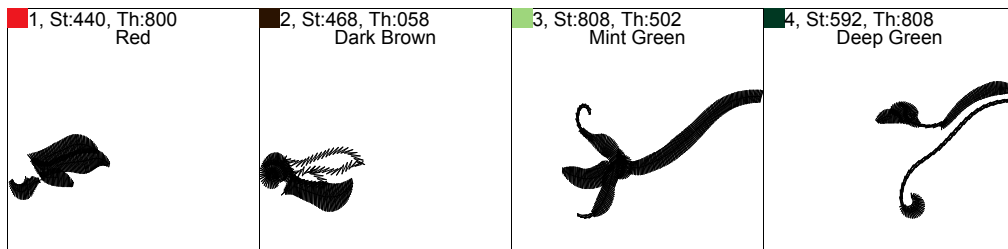

Sew Order

This documentation was created with Embird 2004 software registered to Shane Reynolds.