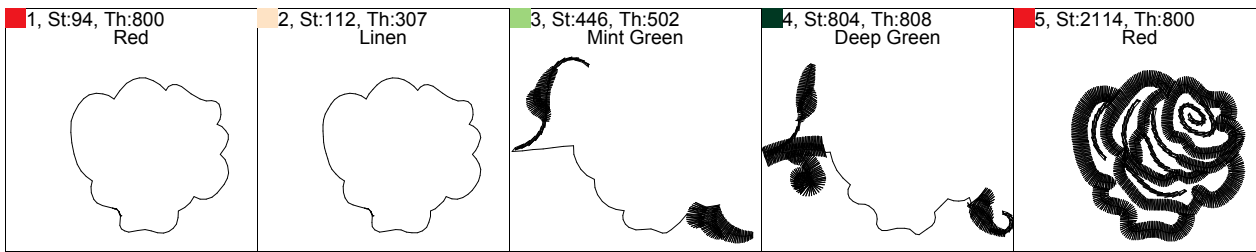

Sew Order

This documentation was created with Embird 2004 software registered to Shane Reynolds.