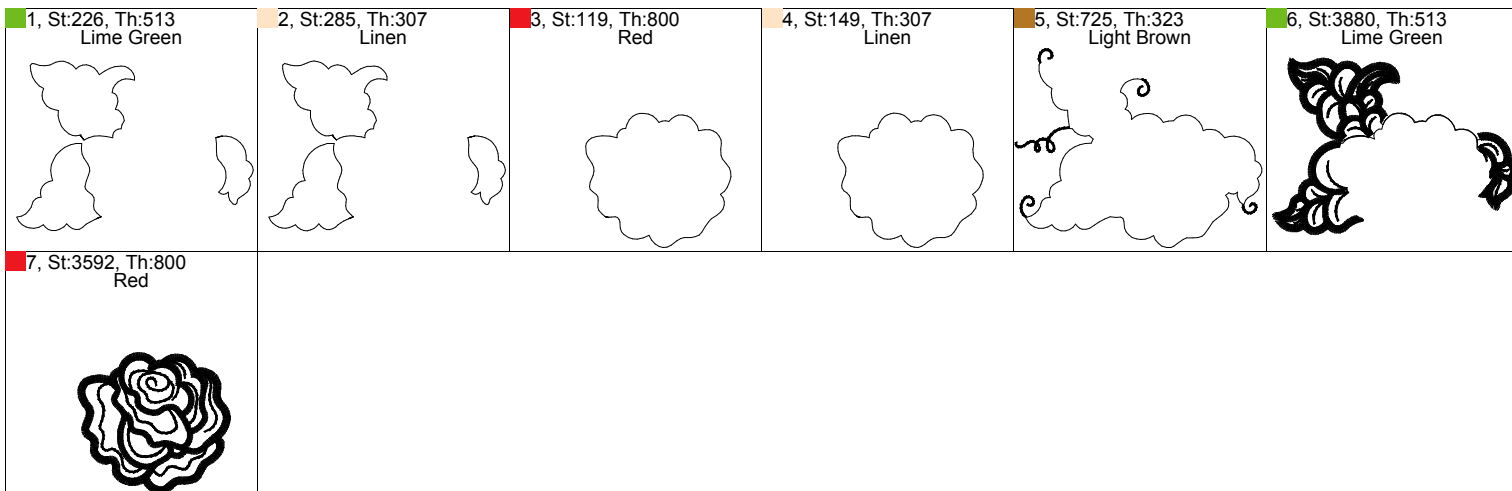

Sew Order

This documentation was created with Embird 2004 software registered to Shane Reynolds.