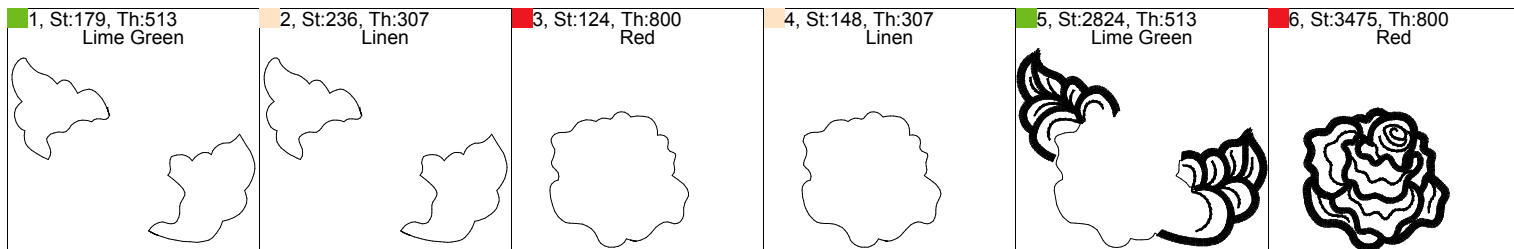

Sew Order

This documentation was created with Embird 2004 software registered to Shane Reynolds.