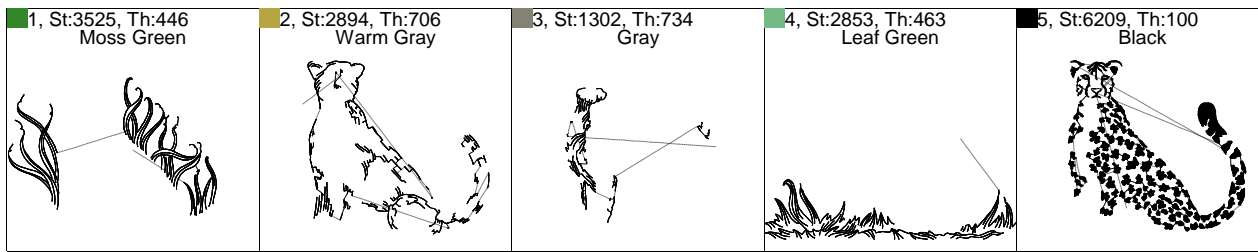

Sew Order

This documentation was created with Embird 2004 software registered to Shane Reynolds.