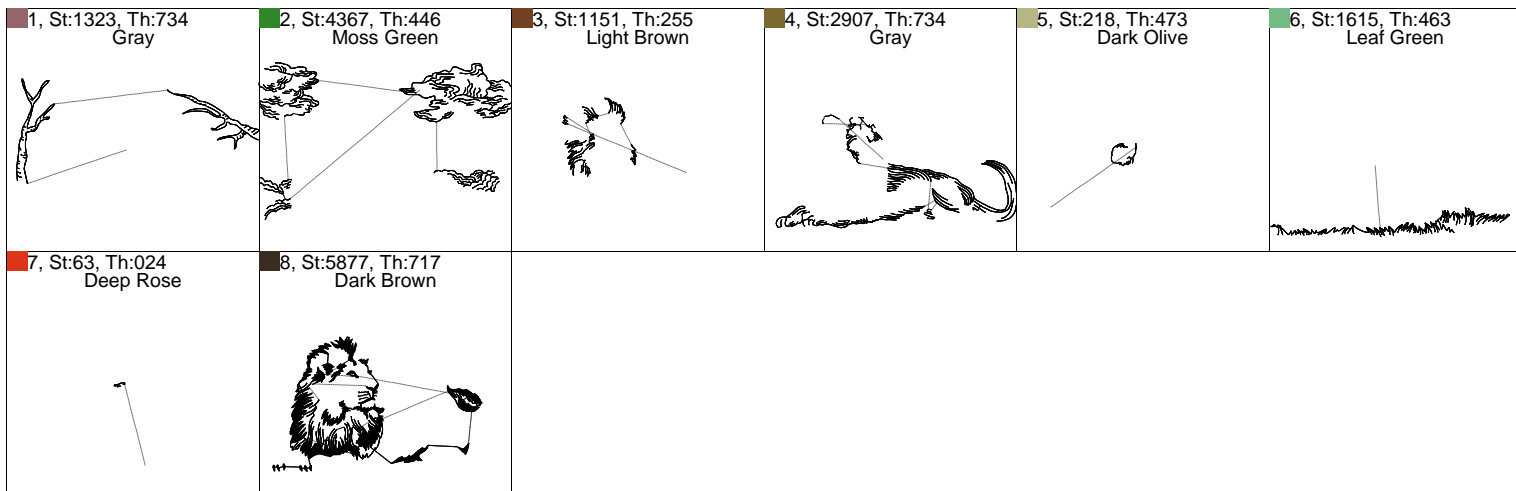

Sew Order

This documentation was created with Embird 2004 software registered to Shane Reynolds.