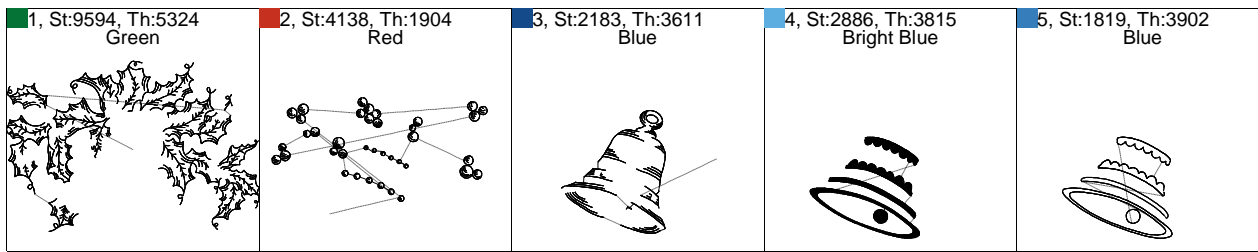

This documentation was created with Embird 2004 software registered to Shane Reynolds.

Sew Order

This documentation was created with Embird 2004 software registered to Shane Reynolds.

Sew Order

1, St:1880, Th:0904 Fluo Yellow	2, St:4423, Th:5374 Dark Green	3, St:6010, Th:1904 Red	4, St:2654, Th:2920 Medium Purple	5, St:2305, Th:2810 Medium Purple
------------------------------------	-----------------------------------	----------------------------	--------------------------------------	--------------------------------------

This documentation was created with Embird 2004 software registered to Shane Reynolds.

Sew Order

This documentation was created with Embird 2004 software registered to Shane Reynolds.

Sew Order

1, St:5099, Th:5324 Green 	2, St:965, Th:1904 Red 	3, St:2612, Th:0904 Fluo Yellow 	4, St:4971, Th:1332 Hazel 	5, St:3945, Th:2920 Medium Purple 	6, St:3086, Th:2810 Medium Purple 
---	--	---	--	---	---