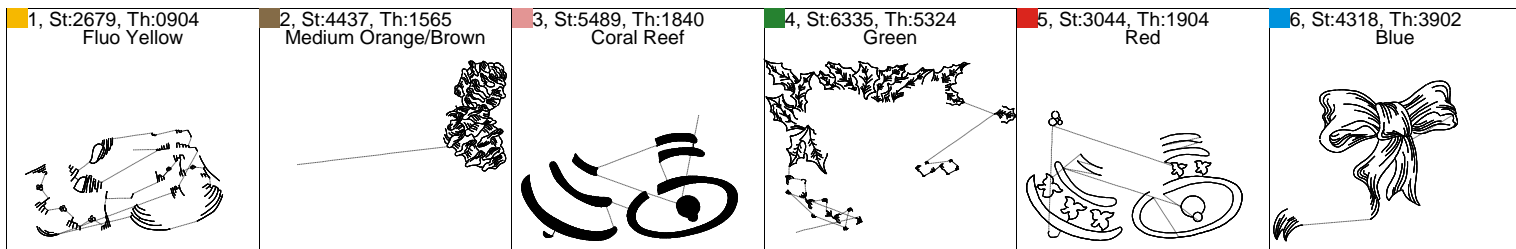

Sew Order

This documentation was created with Embird 2004 software registered to Shane Reynolds.