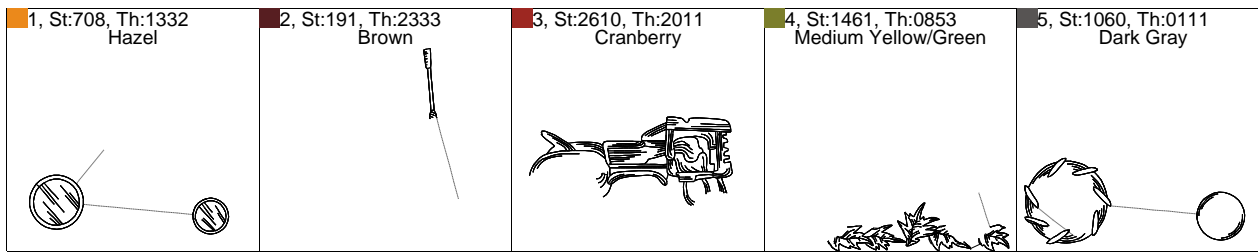

Sew Order

This documentation was created with Embird 2004 software registered to Shane Reynolds.