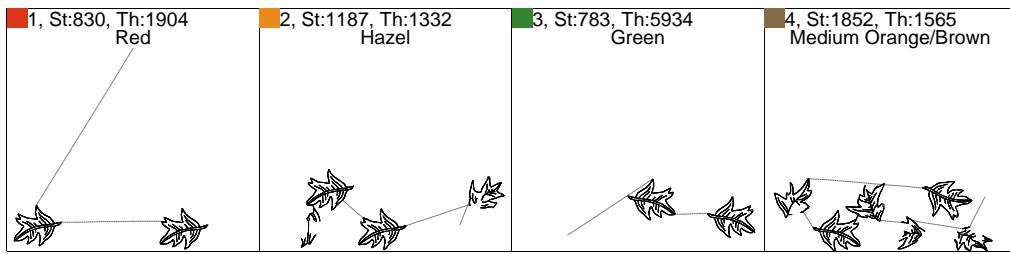

Sew Order

This documentation was created with Embird 2004 software registered to Shane Reynolds.