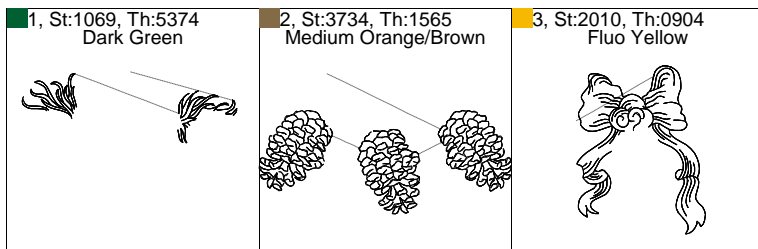

This documentation was created with Embird 2004 software registered to Shane Reynolds.

Sew Order

This documentation was created with Embird 2004 software registered to Shane Reynolds.

Sew Order

This documentation was created with Embird 2004 software registered to Shane Reynolds.