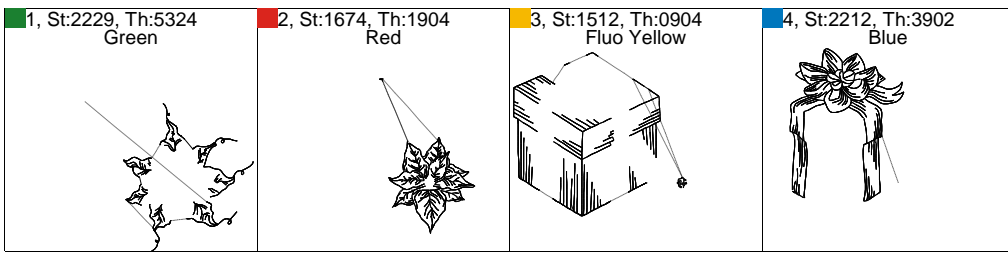

This documentation was created with Embird 2004 software registered to Shane Reynolds.

Sew Order

This documentation was created with Embird 2004 software registered to Shane Reynolds.

Sew Order

This documentation was created with Embird 2004 software registered to Shane Reynolds.