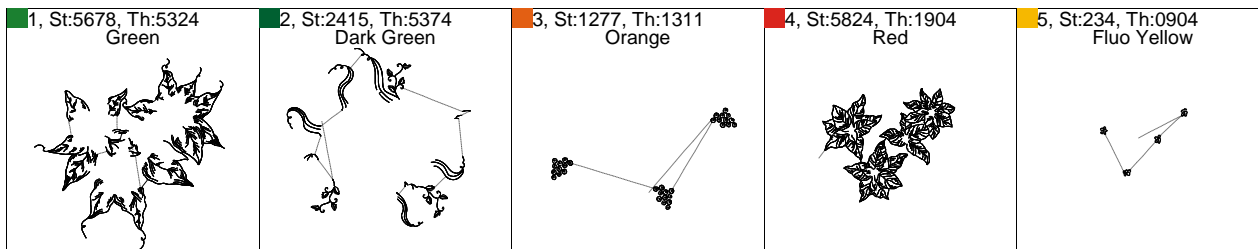

Sew Order

This documentation was created with Embird 2004 software registered to Shane Reynolds.