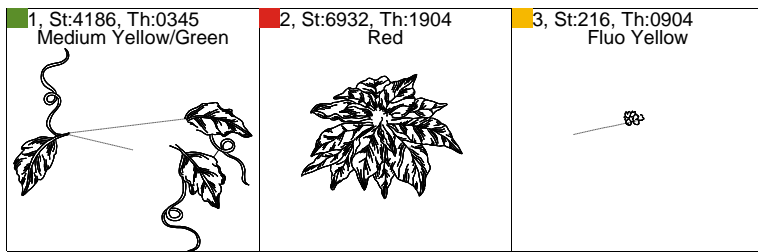

Sew Order

This documentation was created with Embird 2004 software registered to Shane Reynolds.

Sew Order

1, St:4423, Th:1904 Red 	2, St:1860, Th:5324 Green 	3, St:4143, Th:3600 Blue 	4, St:2378, Th:0904 Fluo Yellow 
--	--	---	---

Sew Order

This documentation was created with Embird 2004 software registered to Shane Reynolds.

Sew Order

1, St:3273, Th:5374 Dark Green	2, St:2328, Th:5324 Green	3, St:6135, Th:1904 Red	4, St:386, Th:0904 Fluo Yellow	5, St:2936, Th:3902 Blue
-----------------------------------	------------------------------	----------------------------	-----------------------------------	-----------------------------