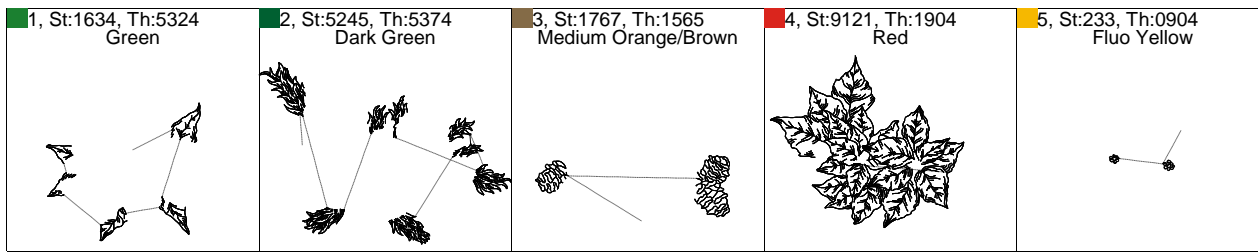

Sew Order

This documentation was created with Embird 2004 software registered to Shane Reynolds.