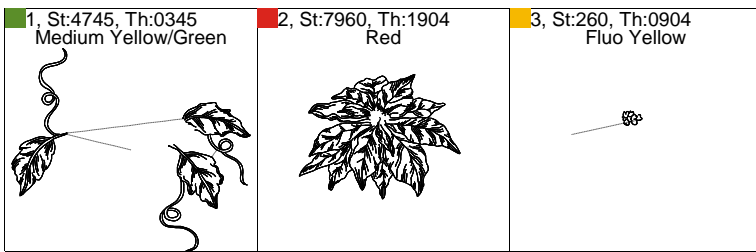

Sew Order

This documentation was created with Embird 2004 software registered to Shane Reynolds.