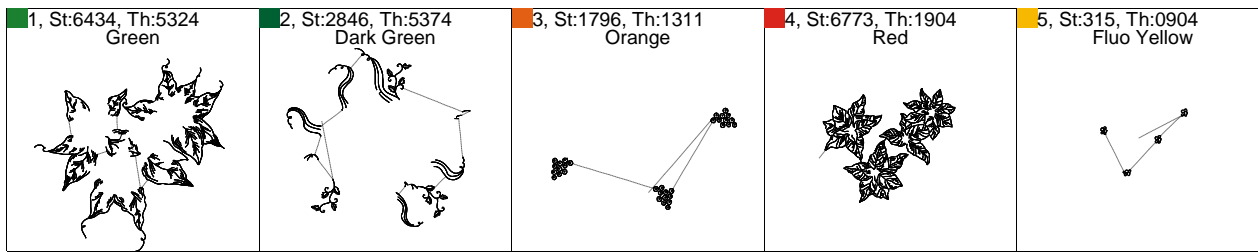

Sew Order

This documentation was created with Embird 2004 software registered to Shane Reynolds.