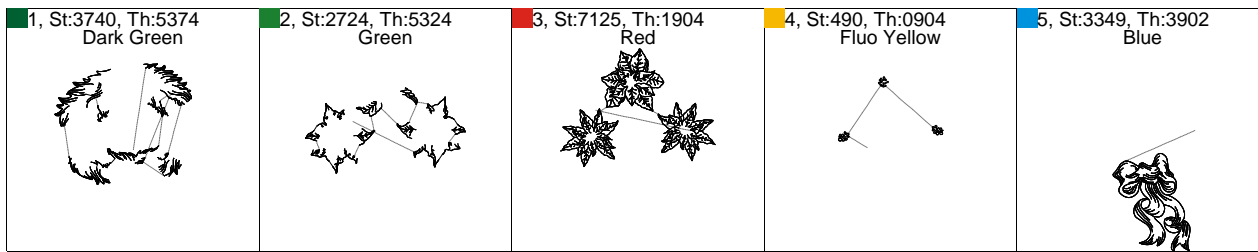

This documentation was created with Embird 2004 software registered to Shane Reynolds.

Sew Order

| | | | |
|--|--|---|---|
| 1, St:5505, Th:1904 Red  | 2, St:2292, Th:5324 Green  | 3, St:5240, Th:3600 Blue  | 4, St:3095, Th:0904 Fluo Yellow  |
|--|--|---|---|

Sew Order

This documentation was created with Embird 2004 software registered to Shane Reynolds.

Sew Order

This documentation was created with Embird 2004 software registered to Shane Reynolds.

Sew Order

| | | | | | |
|---|---|--|---|--|---|
| <p>1, St:552, Th:1565 Medium Orange/Brown</p>  | <p>2, St:5717, Th:5374 Dark Green</p>  | <p>3, St:3722, Th:5324 Green</p>  | <p>4, St:1606, Th:3902 Blue</p>  | <p>5, St:5584, Th:1904 Red</p>  | <p>6, St:1685, Th:0904 Fluo Yellow</p>  |
|---|---|--|---|--|---|