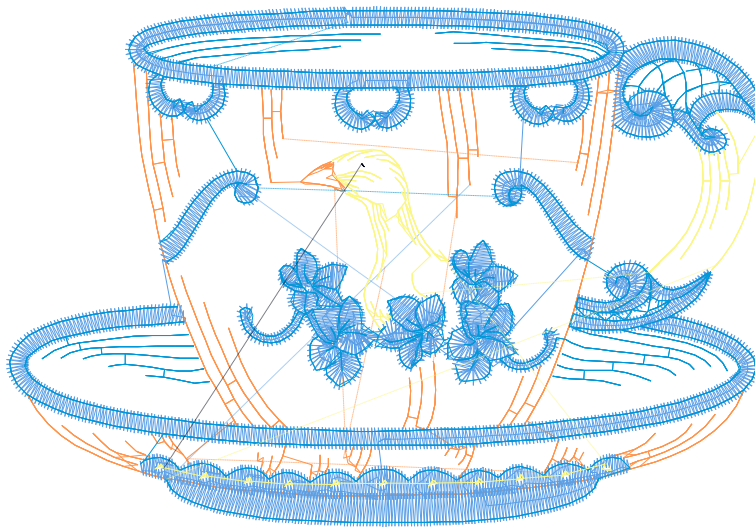

Sew Order

This documentation was created with Embird 2004 software registered to Shane Reynolds.