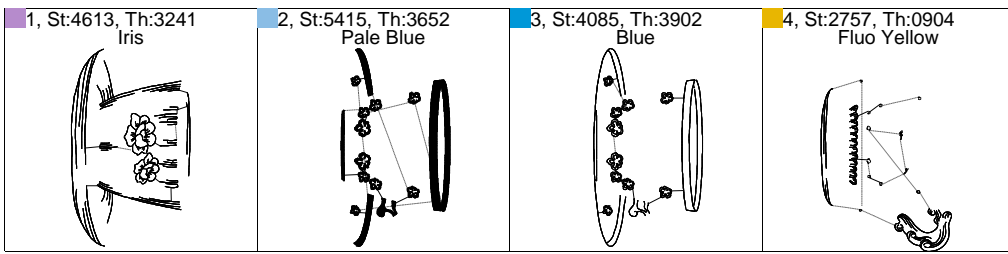

This documentation was created with Embird 2004 software registered to Shane Reynolds.

Sew Order

1, St:3703, Th:0904 Fluo Yellow 	2, St:713, Th:1565 Medium Orange/Brown 	3, St:4510, Th:3652 Pale Blue 	4, St:2672, Th:3902 Blue 	5, St:4084, Th:1430 Medium Orange 
--	--	---	---	--

This documentation was created with Embird 2004 software registered to Shane Reynolds.

Sew Order

This documentation was created with Embird 2004 software registered to Shane Reynolds.

Sew Order

1, St:1423, Th:0453 Medium Green/Yellow	2, St:600, Th:3241 Iris	3, St:1666, Th:2600 Laurie Lilac	4, St:6104, Th:0532 Medium Yellow	5, St:4159, Th:0463 Mint Green	6, St:3787, Th:0904 Fluo Yellow
					