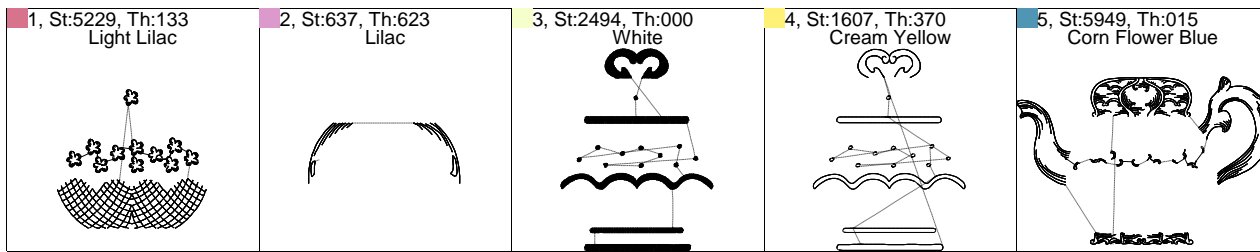

Sew Order

This documentation was created with Embird 2004 software registered to Shane Reynolds.