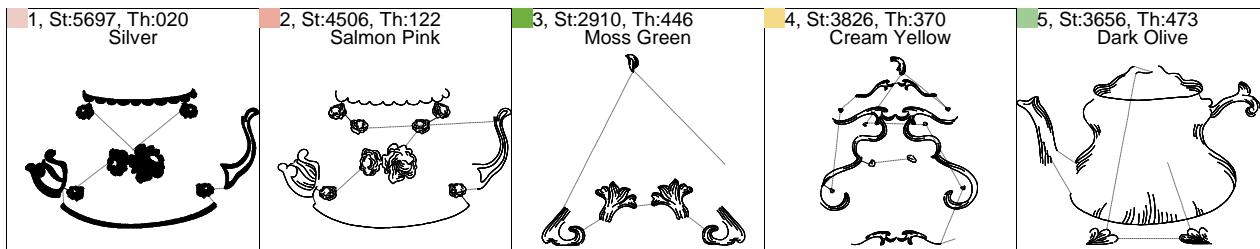

Sew Order

<p>1, St:1406, Th:446 Moss Green</p> 	<p>2, St:2328, Th:334 Harvest Gold</p> 	<p>3, St:155, Th:706 Warm Gray</p> 	<p>4, St:2259, Th:473 Dark Olive</p> 	<p>5, St:4676, Th:463 Leaf Green</p> 	<p>6, St:738, Th:336 Tangerine</p> 
<p>7, St:5451, Th:575 Ultramarine</p> 					

This documentation was created with Embird 2004 software registered to Shane Reynolds.

Sew Order

This documentation was created with Embird 2004 software registered to Shane Reynolds.

Sew Order

1, St:2848, Th:025 Linen	2, St:1554, Th:446 Moss Green	3, St:2968, Th:152 Flesh Pink	4, St:6556, Th:624 Violet	5, St:3759, Th:604 Lavender	6, St:1754, Th:336 Tangerine
-----------------------------	----------------------------------	----------------------------------	------------------------------	--------------------------------	---------------------------------

This documentation was created with Embird 2004 software registered to Shane Reynolds.

Sew Order

This documentation was created with Embird 2004 software registered to Shane Reynolds.

Sew Order

1, St:1131, Th:152 Flesh Pink	2, St:2590, Th:624 Violet	3, St:2202, Th:604 Lavender	4, St:2328, Th:025 Linen	5, St:1474, Th:446 Moss Green	6, St:3573, Th:212 Amber Red
----------------------------------	------------------------------	--------------------------------	-----------------------------	----------------------------------	---------------------------------