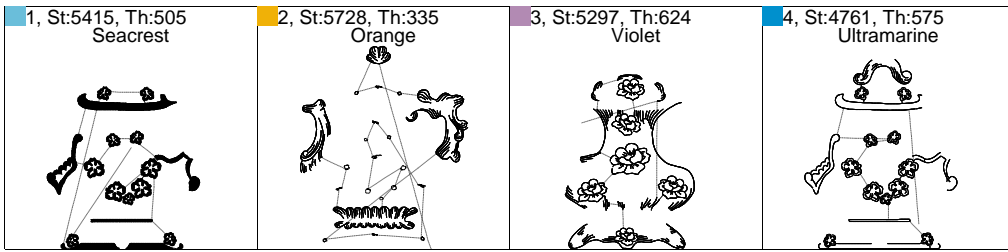

This documentation was created with Embird 2004 software registered to Shane Reynolds.

Sew Order

This documentation was created with Embird 2004 software registered to Shane Reynolds.

Sew Order

1, St:1131, Th:152 Flesh Pink	2, St:2590, Th:624 Violet	3, St:2202, Th:604 Lavender	4, St:2328, Th:025 Linen	5, St:1474, Th:446 Moss Green	6, St:3573, Th:212 Amber Red
----------------------------------	------------------------------	--------------------------------	-----------------------------	----------------------------------	---------------------------------

This documentation was created with Embird 2004 software registered to Shane Reynolds.

Sew Order

1, St:4975, Th:370 Cream Yellow	2, St:3935, Th:335 Orange	3, St:1368, Th:446 Moss Green	4, St:3045, Th:604 Lavender	5, St:4246, Th:473 Dark Olive	6, St:931, Th:624 Violet
------------------------------------	------------------------------	----------------------------------	--------------------------------	----------------------------------	-----------------------------

This documentation was created with Embird 2004 software registered to Shane Reynolds.

Sew Order

This documentation was created with Embird 2004 software registered to Shane Reynolds.

Sew Order

1, St:1438, Th:446 Moss Green	2, St:8244, Th:020 Silver	3, St:2518, Th:335 Orange	4, St:3369, Th:212 Amber Red	5, St:215, Th:473 Dark Olive	6, St:1898, Th:624 Violet
----------------------------------	------------------------------	------------------------------	---------------------------------	---------------------------------	------------------------------