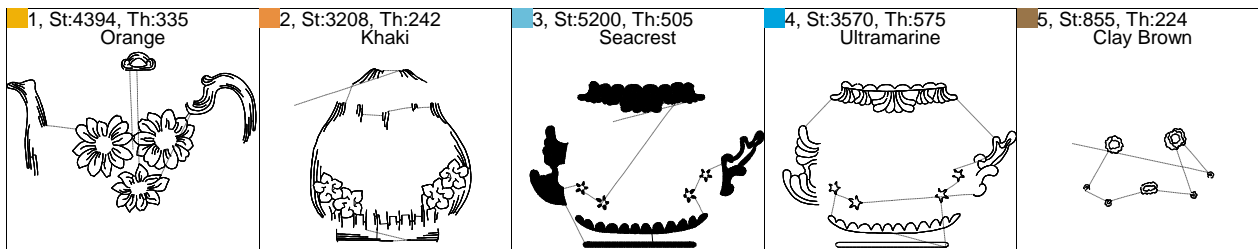

Sew Order

This documentation was created with Embird 2004 software registered to Shane Reynolds.