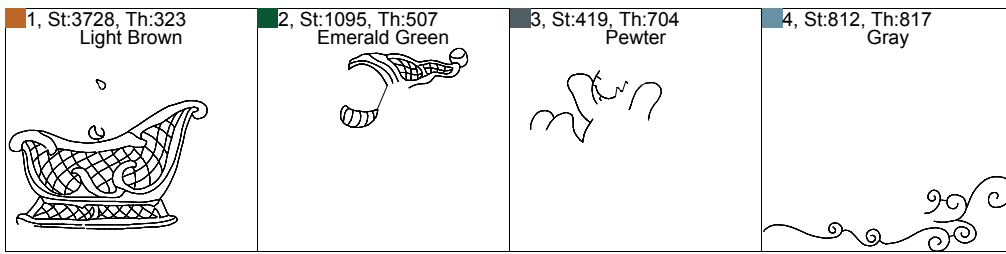

Sew Order

This documentation was created with Embird 2004 software registered to Shane Reynolds.