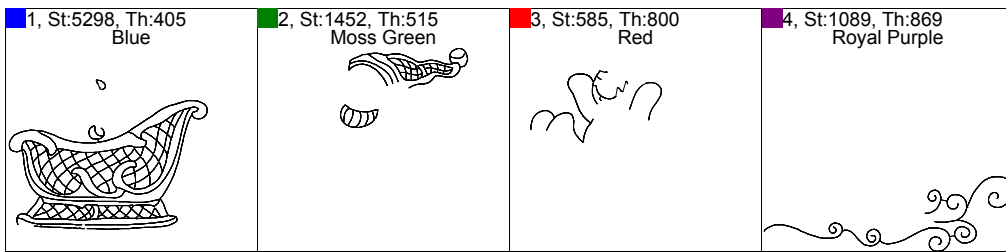

Sew Order

This documentation was created with Embird 2004 software registered to Shane Reynolds.