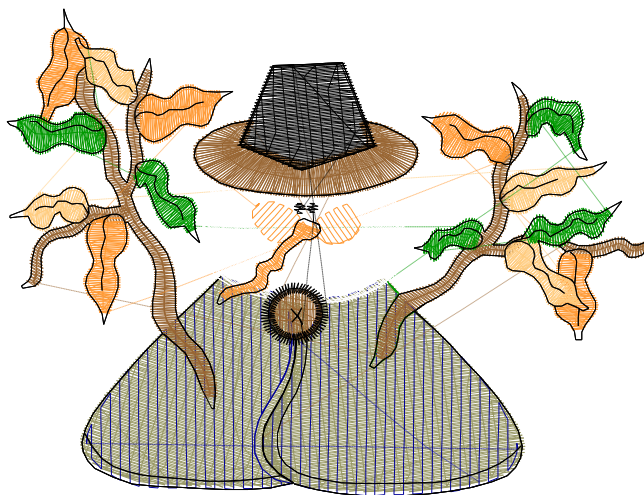

Sew Order

1, St:2332, Th:0015 White	2, St:2546, Th:0453 Medium Green/Yellow	3, St:410, Th:3732 Royal Blue	4, St:1065, Th:1565 Medium Orange/Brown	5, St:963, Th:1114 Medium Orange	6, St:674, Th:1351 Buff Orange
7, St:890, Th:5643 Meadow	8, St:1626, Th:0020 Black	9, St:875, Th:0015 White	10, St:185, Th:1114 Medium Orange	11, St:517, Th:1565 Medium Orange/Brown	12, St:838, Th:0020 Black

This documentation was created with Embird 2004 software registered to Shane Reynolds.