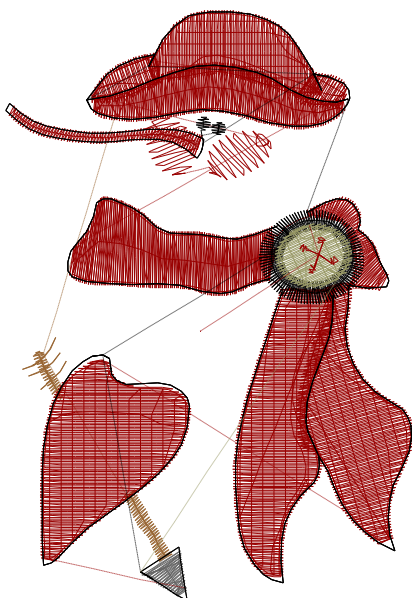

Sew Order

1, St:8275, Th:0015 White	2, St:171, Th:1565 Medium Orange/Brown	3, St:64, Th:0111 Dark Gray	4, St:4078, Th:1902 Dark Red	5, St:1027, Th:0020 Black	6, St:210, Th:0453 Medium Green/Yellow
7, St:51, Th:1902 Dark Red					

This documentation was created with Embird 2004 software registered to Shane Reynolds.