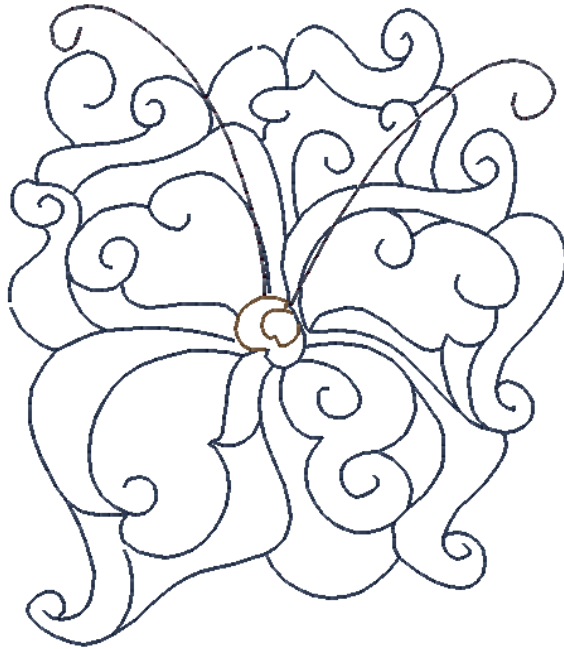

Sew Order

This documentation was created with Embird 2004 software registered to Shane Reynolds.

Sew Order

This documentation was created with Embird 2004 software registered to Shane Reynolds.

Sew Order

1, St:2327, Th:024 Deep Rose	2, St:6511, Th:564 Electric Blue	3, St:233, Th:734 Gray	4, St:548, Th:588 Prussian Blue
---------------------------------	-------------------------------------	---------------------------	------------------------------------