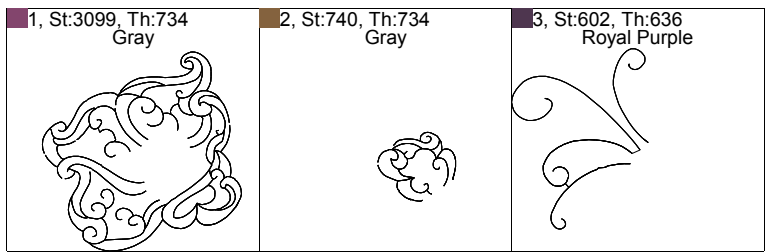

Sew Order

This documentation was created with Embird 2004 software registered to Shane Reynolds.

Sew Order

This documentation was created with Embird 2004 software registered to Shane Reynolds.

Sew Order

1, St:4157, Th:024 Deep Rose	2, St:6454, Th:734 Gray	3, St:1282, Th:734 Gray	4, St:1049, Th:636 Royal Purple
---------------------------------	----------------------------	----------------------------	------------------------------------

This documentation was created with Embird 2004 software registered to Shane Reynolds.

Sew Order

This documentation was created with Embird 2004 software registered to Shane Reynolds.

Sew Order

1, St:5829, Th:024 Deep Rose 	2, St:374, Th:446 Moss Green 	3, St:4438, Th:224 Clay Brown 	4, St:717, Th:734 Gray 
---	--	---	---