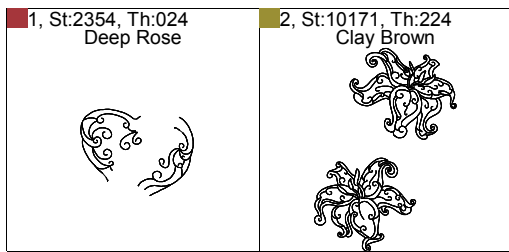

Sew Order

This documentation was created with Embird 2004 software registered to Shane Reynolds.