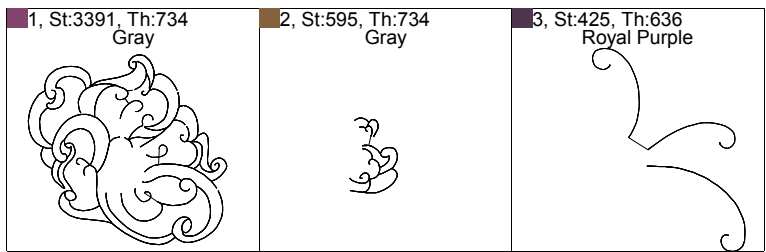

Sew Order

This documentation was created with Embird 2004 software registered to Shane Reynolds.

Sew Order

This documentation was created with Embird 2004 software registered to Shane Reynolds.

Sew Order

1, St:4157, Th:024 Deep Rose	2, St:6454, Th:734 Gray	3, St:1282, Th:734 Gray	4, St:1049, Th:636 Royal Purple
---------------------------------	----------------------------	----------------------------	------------------------------------

This documentation was created with Embird 2004 software registered to Shane Reynolds.

Sew Order

This documentation was created with Embird 2004 software registered to Shane Reynolds.

Sew Order

1, St:5829, Th:024 Deep Rose 	2, St:374, Th:446 Moss Green 	3, St:4438, Th:224 Clay Brown 	4, St:717, Th:734 Gray 
---	--	---	---