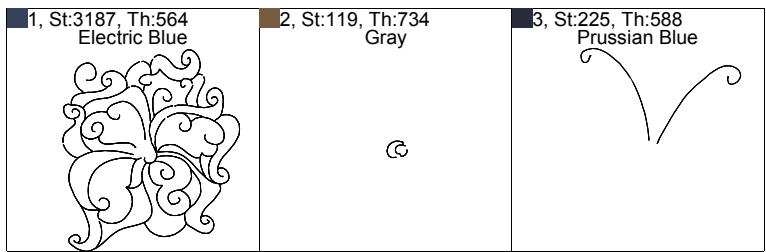

This documentation was created with Embird 2004 software registered to Shane Reynolds.

Sew Order

This documentation was created with Embird 2004 software registered to Shane Reynolds.

Sew Order

1, St:2313, Th:024 Deep Rose 	2, St:529, Th:485 Emerald Green 	3, St:4392, Th:224 Clay Brown 	4, St:282, Th:152 Flesh Pink 
--	---	---	--

Sew Order

This documentation was created with Embird 2004 software registered to Shane Reynolds.

Sew Order

This documentation was created with Embird 2004 software registered to Shane Reynolds.

Sew Order

1, St:2327, Th:024 Deep Rose	2, St:6511, Th:564 Electric Blue	3, St:233, Th:734 Gray	4, St:548, Th:588 Prussian Blue
---------------------------------	-------------------------------------	---------------------------	------------------------------------