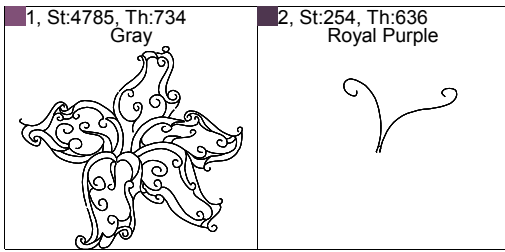

Sew Order

This documentation was created with Embird 2004 software registered to Shane Reynolds.