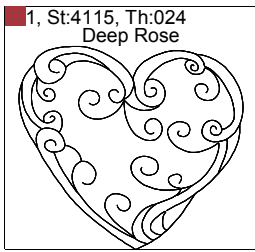

This documentation was created with Embird 2004 software registered to Shane Reynolds.