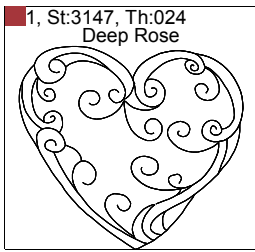

This documentation was created with Embird 2004 software registered to Shane Reynolds.