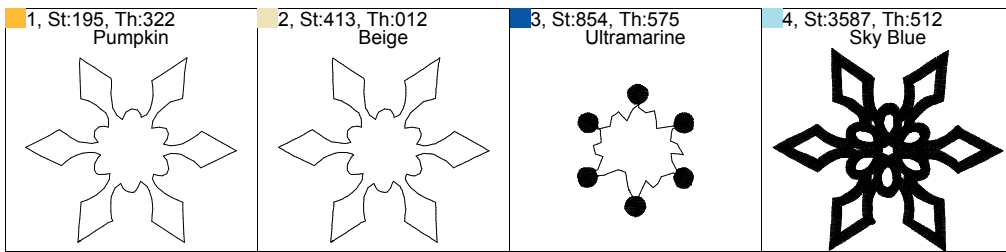

Sew Order

This documentation was created with Embird 2004 software registered to Shane Reynolds.