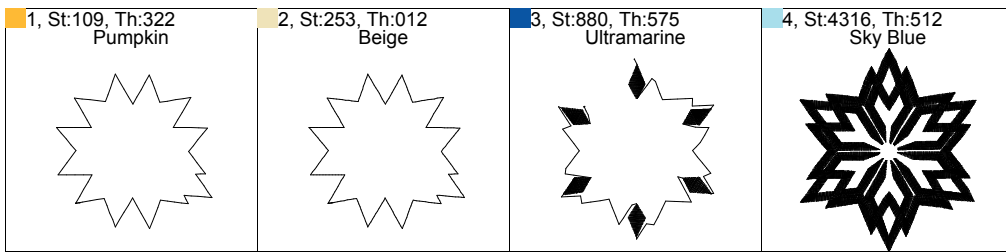

Sew Order

This documentation was created with Embird 2004 software registered to Shane Reynolds.