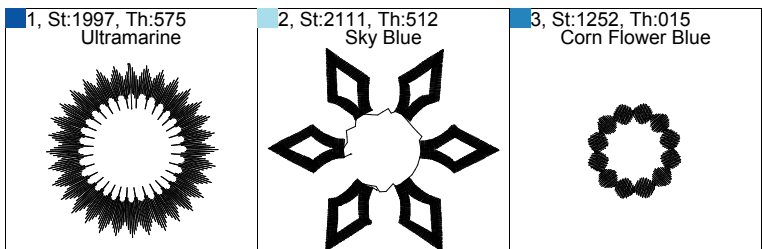

Sew Order

This documentation was created with Embird 2004 software registered to Shane Reynolds.