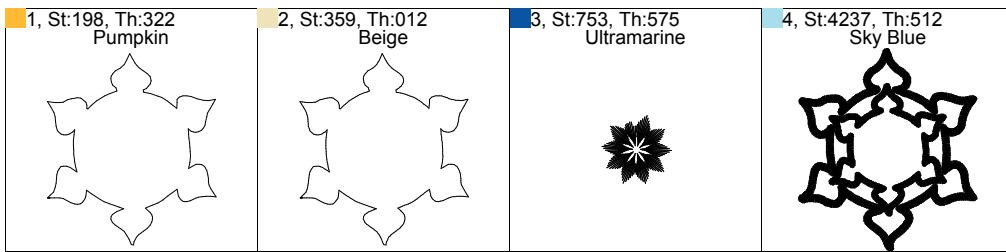

Sew Order

This documentation was created with Embird 2004 software registered to Shane Reynolds.